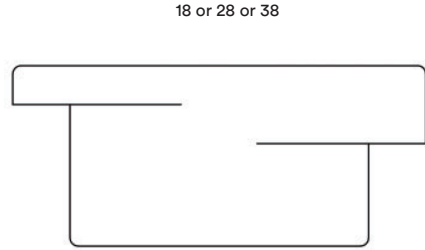

## A LOVE SUPREME

SHOWN HERE IN EBONIZED RED OAK

18 or 28 or 38

18 or 28 or 38

12.25-17.5

**AVAILABLE STANDARD FINISHES**

Plaster		Wood	
P-01	Terra Natural	W-01	Natural White Oak
P-02	Bone White	W-02	Natural Walnut
P-03	Charcoal	W-03	Natural Ash
P-04	Verde Antico	W-04	Ebonised Red Oak
P-05	Ancient Blue	W-05	Bone white

\* Custom plaster colour options available upon request.

\* Custom woods and or finishes are available upon request.

**SPECIFICATIONS**

**THIS TABLE CAN BE CONFIGURED IN CUSTOM SIZES**

Standard available dimensions	18 x 18 x 12.25 - 17.5 inches in height 28 x 28 x 12.25 - 17.5 inches in height 38 x 38 x 12.25 - 17.5 inches in height	460 x 460 x 311 - 445 mm in height 711 x 711 x 311 - 445 mm in height 965 x 965 x 311 - 445 mm in height
* Custom sizes available upon request.		
Weights of Solid Wood Version	approx 65 lbs , 125 lbs or 225 lbs (varies with table height)	approx 30, 57 or 102 KG
Weights of Plaster Version	approx 75 lbs, 145 lbs or 245 lbs (varies with table height)	approx 34, 66 or 111 KG
Crate size L x W x H	23 x 23 x 24 in 33 x 33 x 24 in 43 x 43 x 24 in	585 x 585 x 610 mm 838 x 838 x 610 mm 1092 x 1092 x 610 mm

**PRICES (USD)**

Standard dimensions	Plaster Finish Versions	Solid Wood Versions	Crate
18 x 18	starting at \$ 4 750	starting at \$ 5 950	\$ 375
28 x 28	starting at \$ 7 450	starting at \$ 8 950	\$ 475
38 x 38	starting at \$ 8 950	starting at \$ 13 750	\$ 625