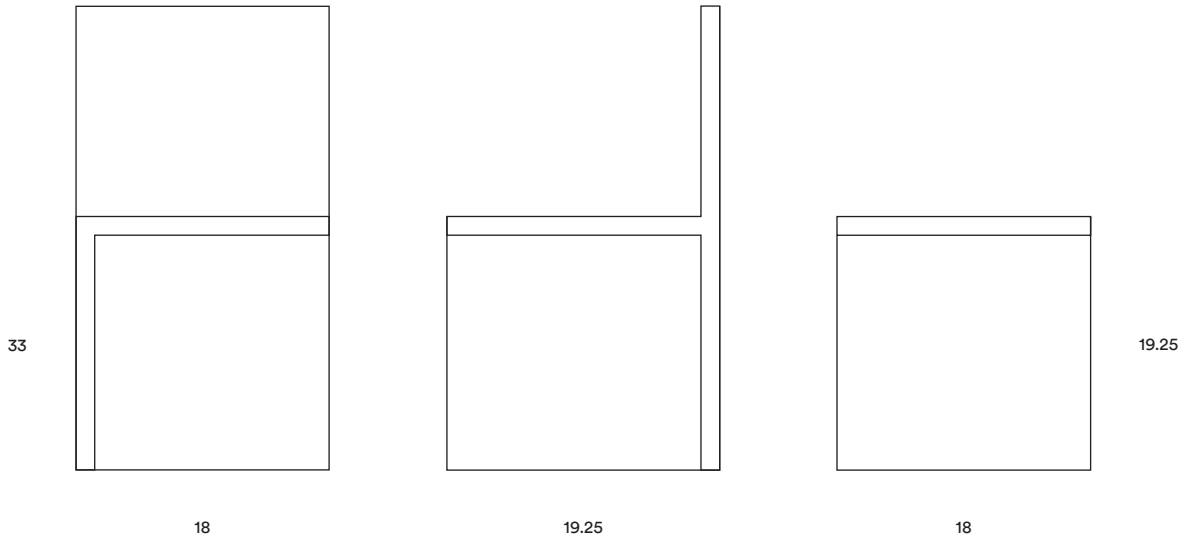

AVAILABLE FINISHES

Marble		
Polished or brushed Stainless Steel Polished or brushed Brass		

SPECIFICATIONS

Dimensions (W x D x H)	18 x 19.25 x 33 in Approx weight crated	457 x 489 x 838 mm
Seat height	18 in	457 mm
Seat height (to top of cushion)	-	-
Approx weight	290 lbs	131 kg
Crate size	31 x 22 x 38 in	787 x 558 x 965 mm
Approx weight crated	350 lbs	159 kg

PRICES (USD)

Dimensions	Price	Edition of 8 plus 2 Artist Proofs for each series	Crate
18 x 19.25 x 33 in	$ 14 950	Stainless Steel or Brass with optional mirror polish or brushed finish	$ 550