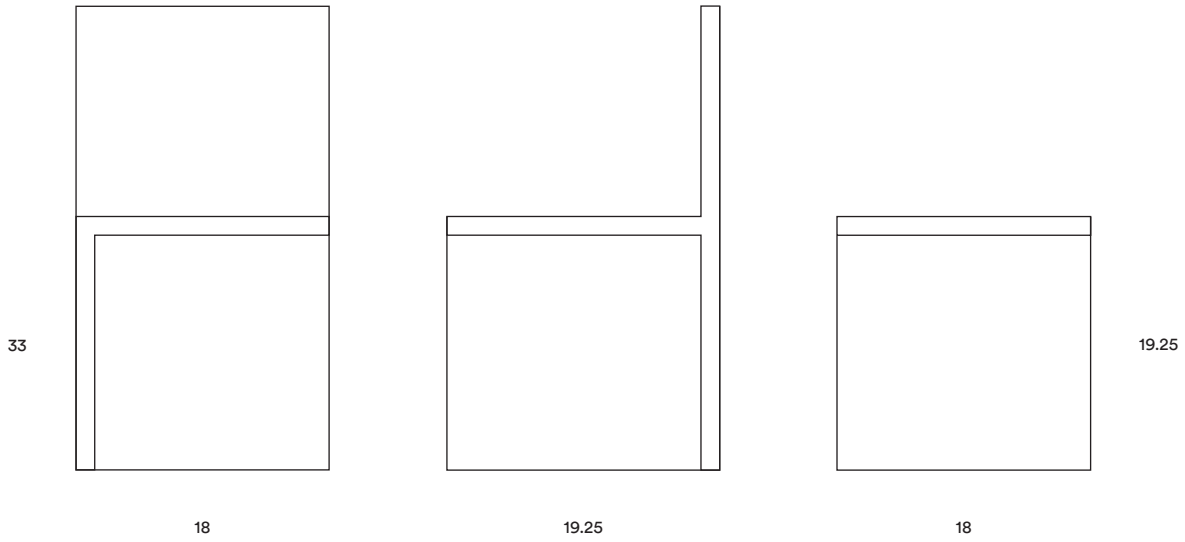

AVAILABLE STANDARD FINISHES

Marble		Wood
S-01	Cararra	W-01 Natural White Oak
S-07	White Venus	W-02 Natural Walnut
S-08	Taj Mahal	W-03 Natural Ash
S-09	Blue Princess	W-04 Ebonized Red Oak
S-10	Belvedere Black	W-05 Bone White

SPECIFICATIONS

Dimensions (W x D x H)	18 x 19.25 x 33 in Approx weight crated	457 x 489 x 838 mm
Seat height	18 in	457 mm
Seat height (to top of cushion)	-	-
Approx weight	290 lbs	131 kg
Crate size	31 x 22 x 38 in	787 x 558 x 965 mm
Approx weight crated	350 lbs	159 kg

PRICES (USD)

Standard dimensions	Standard Size and Finishes	Custom Sizes and or Finishes	Crate
18 x 19.25 x 33 in	$ 9 450	All marble options outside of our standard finishes will be priced based on availability and material cost.	$ 550