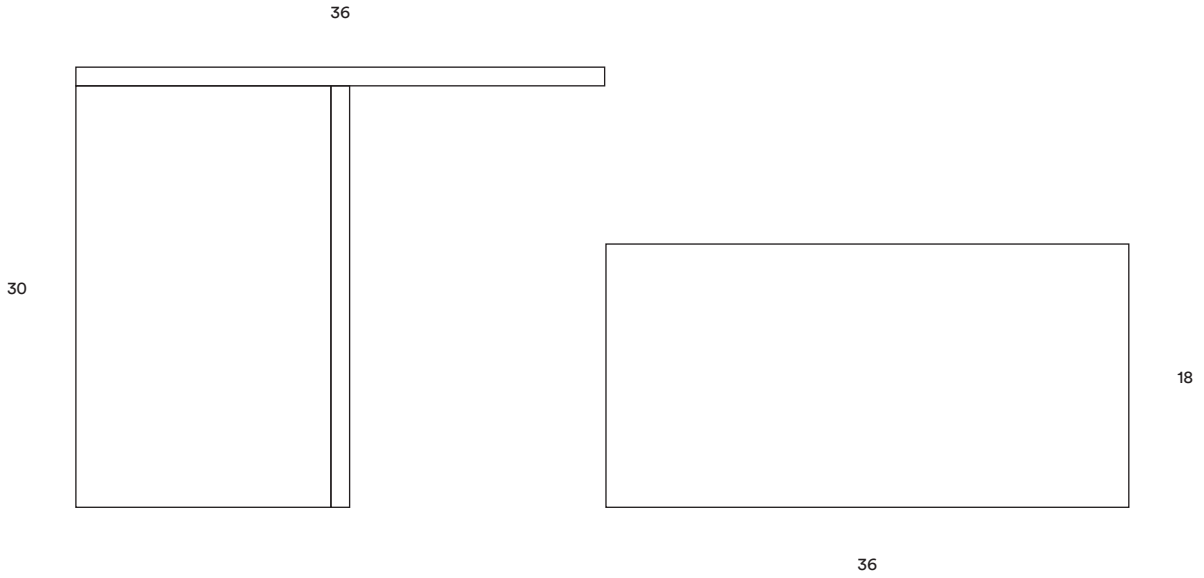

AVAILABLE STANDARD FINISHES

Marble		Wood	
S-01	Cararra	W-01	Natural White Oak
S-07	White Venus	W-02	Natural Walnut
S-08	Taj Mahal	W-03	Natural Ash
S-09	Blue Princess	W-04	Ebonized Red Oak
S-10	Belvedere Black	W-05	Bone White

SPECIFICATIONS

Dimensions (W x D x H)	36 x 18 x 30 in	914 x 457 x 762 mm
Approx weight	410 lbs	186 kg
Crate size	40 x 33 x 35 in	1016 x 838 x 889 mm
Approx weight crated	485 lbs	220 kg

PRICES (USD)

Standard dimensions	Standard Size and Finishes	Custom Sizes and or Finishes	Crate
36 x 18 x 30 in	$ 11 250	All marble options outside of our standard finishes will be priced based on availability and material cost.	$ 650