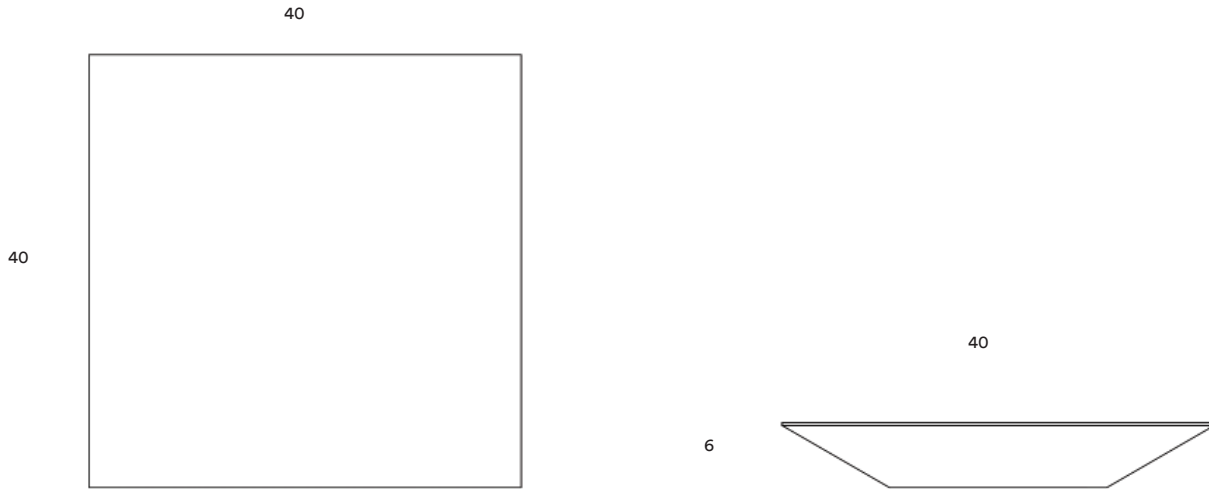

AVAILABLE STANDARD FINISHES

Marble		Wood	
S-01	Carrara Gioia	W-01	Natural White Oak
S-02	Calacatta Montecristo	W-02	Natural Walnut
S-03	Arabescato Corchia	W-03	Natural Ash
S-04	Verde Alpi	W-04	Ebonised Red Oak
S-05	Calacatta Black	W-05	Bone white
S-06	Verdi Levanto		

* Custom woods and or finishes are available upon request.

SPECIFICATIONS

Dimensions (W x D x H)	40 x 40 x 6 in	1016 x 1016 x 152 mm
Approx weight	295 lbs	134 kg
Top of shelf	-	-
Crate size	45 x 45 x 12 in	1143 x 1143 x 305 mm
Approx weight crated	430 lbs	195 kg

PRICES (USD)

Standard dimensions	Standard Size and Finishes	Custom Sizes and or Finishes	Crate
40 x 40 x 6 in	$ 19 500	All marble options outside of our standard finishes will be priced based on availability and material cost.	$ 650