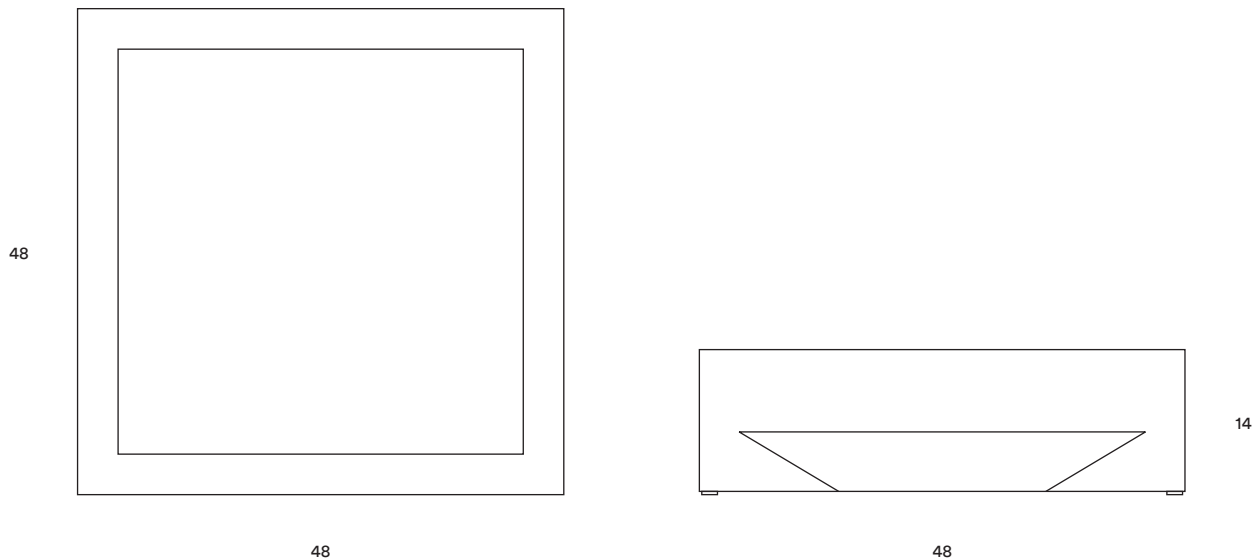

AVAILABLE STANDARD FINISHES

Marble		Glass		Wood	
S-01	Carrara Gioia	G01	Ultra-clear	W-01	Natural White Oak
S-02	Calacatta Montecristo	G02	Bronze	W-02	Natural Walnut
S-03	Arabescato Corchia			W-03	Natural Ash
S-04	Verde Alpi			W-04	Ebonized Red Oak
S-05	Calacatta Black			W-05	Bone White
S-06	Verdi Levanto				

* Custom woods and or finishes are available upon request.

SPECIFICATIONS

Dimensions (W x D x H)	48 x 48 x 14 in	1220 x 1220 x 355 mm
Approx weight	495 lbs	225 kg
Top of shelf	-	-
Crate size	52 x 52 x 19 in	1320 x 1320 x 482 mm
Approx weight crated	600 lbs	273 kg

PRICES (USD)

Standard dimensions	Standard Size and Finishes	Custom Sizes and or Finishes	Crate
48 x 48 x 14 in	$ 32 500	All marble options outside of our standard finishes will be priced based on availability and material cost.	$ 1200