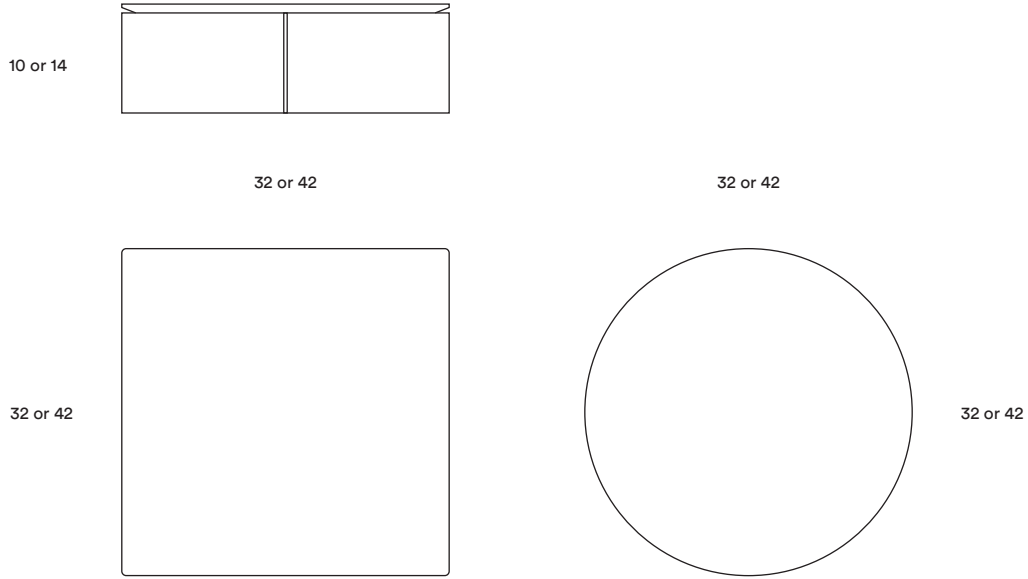

BESIDE MYSELF : COFFEE TABLE

SHOWN HERE IN BRONZED GLASS BASE WITH
MONT BLANC MARBLE TOP

BESIDE MYSELF - COFFEE TABLE

AVAILABLE STANDARD FINISHES

Marble Top		Glass		Wood Top	
S-01	Carrara Gioia	G01	Ultra-clear	W-01	Natural White Oak
S-02	Calacatta Montecristo	G02	Bronze	W-02	Natural Walnut
S-03	Arabescato Corchia			W-03	Natural Ash
S-04	Verde Alpi			W-04	Ebonised Red Oak
S-05	Calacatta Black			W-05	Bone white
S-06	Verdi Levanto				

* Custom woods and or finishes are available upon request.

SPECIFICATIONS

Dimensions (W x D x H) Available in square or round top	Round Version 32 Dia. x 10 or 14 in Height Rectangular Version 32 x 32 x 10 or 14 in Height	42 Dia. x 10 or 14 in Height 42 x 42 x 10 or 14 in Height	Round Version 813 Dia. x 254 or 356 mm Height Rectangular Version 813 x 813 x 254 or 356 mm Height	1067 Dia. x 254 or 356 mm Rectangular Version 1067 x 1067 x 254 or 356 mm
Approx weight (single table)	170 or 260 lbs Round, 205 or 320 lbs Square		77 or 118 kg Round, 93 or 145 kg Square	
Crate size (W x D x H)	38 x 38 x 22 in for 32 in version 48 x 48 x 22 in for 42 in version		965 x 965 x 560 mm for 32 in version 1220 x 1220 x 560 mm for 42 in version	
Approx weight crated	300 lbs or 425 lbs		136 kg or 193 kg	

PRICES (USD)

Standard dimensions	Standard Size and Finishes	Custom Sizes and or Finishes	Crate
32 in square	\$ 8 750	All marble options outside of our standard finishes will be priced based on availability and material cost.	\$ 600
32 in round	\$ 9 750		\$ 600
42 in square	\$ 9 950		\$ 750
42 in round	\$ 11 000		\$ 750