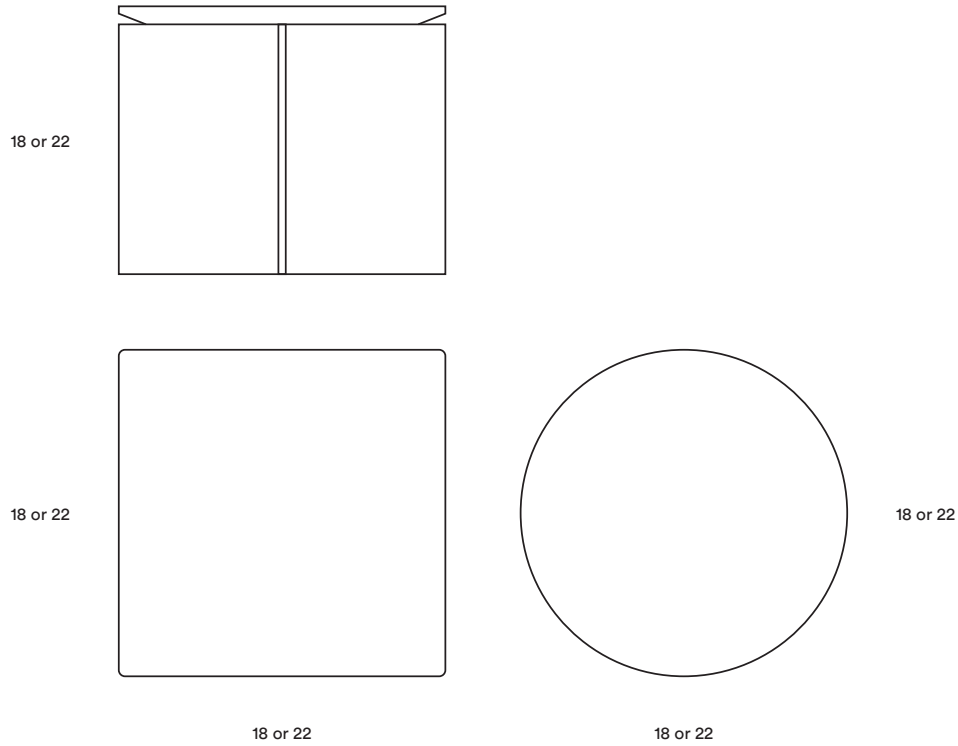

BESIDE MYSELF : END TABLE

SHOWN HERE IN ULTRA-CLEAR GLASS BASE
WITH CARRARA GIOIA MARBLE TOP

BESIDE MYSELF - END TABLE

AVAILABLE STANDARD FINISHES

Marble Top		Glass		Wood Top	
S-01	Carrara Gioia	G01	Ultra-clear	W-01	Natural White Oak
S-02	Calacatta Montecristo	G02	Bronze	W-02	Natural Walnut
S-03	Arabescato Corchia			W-03	Natural Ash
S-04	Verde Alpi			W-04	Ebonised Red Oak
S-05	Calacatta Black			W-05	Bone white
S-06	Verdi Levanto				

* Custom woods and or finishes are available upon request.

SPECIFICATIONS

Dimensions (W x D x H) Available in square or round top	18 x 18 x 18 or 22 in height	457 x 457 x 457 or 559 mm height
	22 x 22 x 18 or 22 in height	559 x 559 x 457 or 559 mm height
Approx weight (single table)	90 lbs, 105 lbs	41 kg, 48 kg
Top of shelf	-	-
Crate size	24 x 24 x 30 in	610 x 610 x 760mm
	28 x 28 x 30 in	710 x 710 x 760mm
Approx weight crated	150 lbs, 175 lbs	68 kg, 80 kg

PRICES (USD)

Standard dimensions	Standard Size and Finishes	Custom Sizes and or Finishes	Crate
18 in square	\$ 4 250	All marble options outside of our standard finishes will be priced based on availability and material cost.	\$ 450
18 in round	\$ 4 750		\$ 450
22 in square	\$ 4 950		\$ 450
22 in round	\$ 5 600		\$ 450