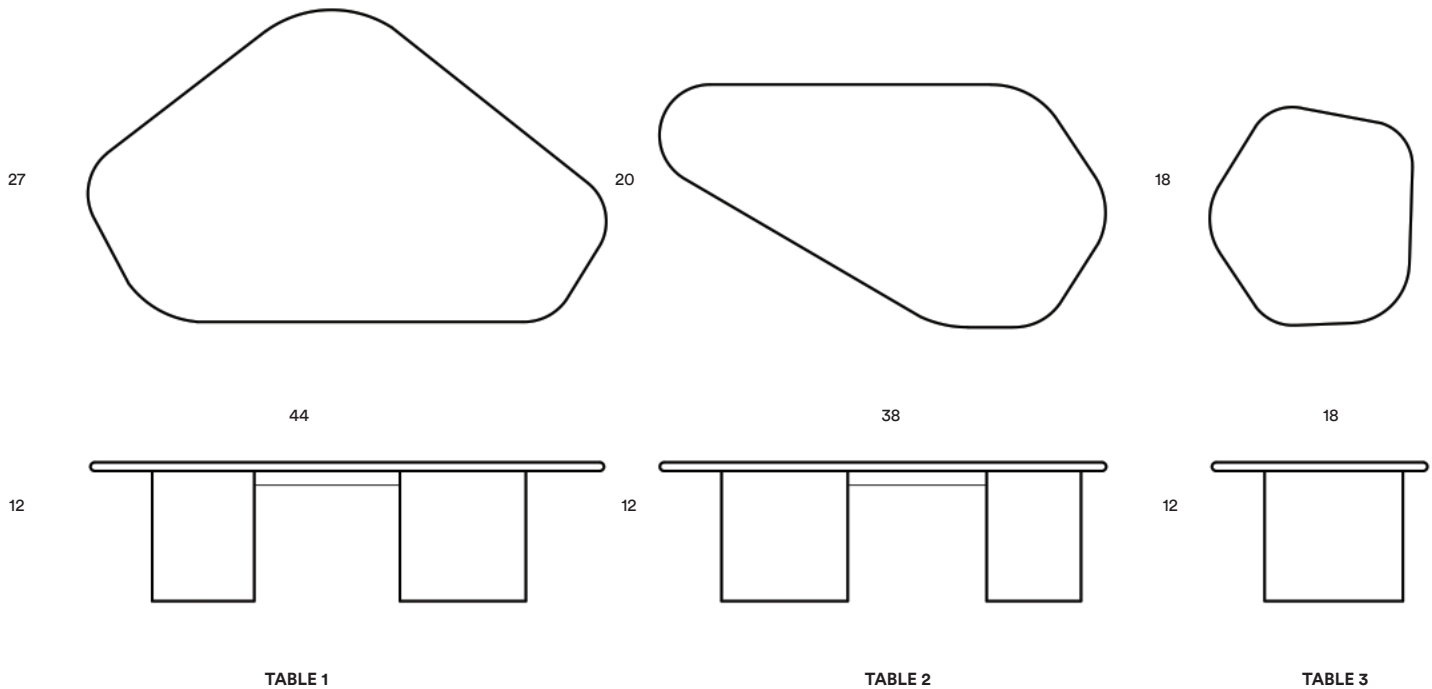

AVAILABLE STANDARD FINISHES

Marble			
S-01	Carrara Gioia		
S-02	Calacatta Montecristo		
S-03	Arabescato Corchia		
S-04	Verde Alpi		
S-05	Calacatta Black		
S-06	Verdi Levanto		

SPECIFICATIONS

Dimensions (W x D x H)	TABLE 1 : 44 x 27 x 12 in TABLE 2 : 38 x 20 x 12 in TABLE 3 : 18 x 18 x 12 in	TABLE 1 : 1118 x 685 x 305 mm TABLE 2 : 965 x 508 x 305 mm TABLE 3 : 457 x 457 x 305 mm
Note: when placed together the three tables take up approximately 63 x 48 in		
Approx weight (single table)	Table 1: 160lbs, Table 2: 130lbs, Table 3: 60 lbs	Table 1: 72.5 kg, Table 2: 59 kg, Table 3: 27.3 kg
Crate size	TABLE 1 : 50 x 33 x 20 in TABLE 2 : 44 x 26 x 20 in TABLE 3 : 24 x 24 x 20 in	TABLE 1 : 1270 x 838 x 705 mm TABLE 2 : 1118 x 660 x 705 mm TABLE 3 : 582 x 582 x 705 mm
Approx weight crated	240 lbs, 200 lbs and 110 lbs	109 kg, 91 kg and 50 kg

PRICES (USD)

Standard dimensions	Standard Size and Finishes	Custom Sizes and or Finishes	Crate
Table 1	$ 13 750	All marble options outside of our standard finishes will be priced based on availability and material cost.	$ 650
Table 2	$ 11 850		$ 500
Table 3	$ 6 750		$ 350