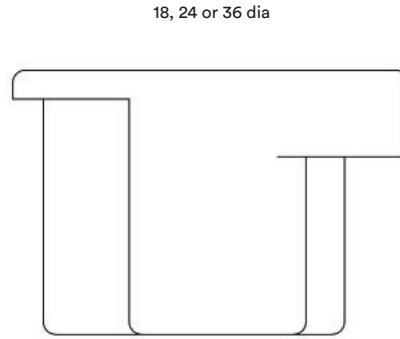

COME DANCE WITH ME

SHOWN HERE IN WHITE OAK

18, 24 or 36 dia

12.25-17.5

AVAILABLE STANDARD FINISHES

Plaster		Wood	
P-01	Terra Natural	W-01	Natural White Oak
P-02	Bone White	W-02	Natural Walnut
P-03	Charcoal	W-03	Natural Ash
P-04	Verde Antico	W-04	Ebonised Red Oak
P-05	Ancient Blue	W-05	Bone white

* Custom woods and or finishes are available upon request.

SPECIFICATIONS

THIS TABLE CAN BE CONFIGURED IN CUSTOM SIZES

Standard available dimensions	18 dia. x 12.25 - 17.5 inches in height 24 dia. x 12.25 - 17.5 inches in height 36 dia. x 12.25 - 17.5 inches in height	460 dia x 311 - 445 mm in height 610 dia x 311 - 445 mm in height 914 dia x 311 - 445 mm in height
* Custom sizes available upon request.		
Weights of Solid Wood Version	approx 85 lbs , 150 lbs or 340 lbs (varies with table height)	approx 39, 68 or 155 KG
Weights of Plaster Version	approx 95 lbs, 160 lbs or 350 lbs (varies with table height)	approx 43, 73 or 159 KG
Crate size L x W x H	23 x 23 x 24 in 29 x 29 x 24 in 41 x 41 x 24 in	585 x 585 x 610 mm 737 x 737 x 610 mm 1067 x 1067 x 610 mm

PRICES (USD)

Standard dimensions	Standard Size and Finishes	Crate
18 dia	starting at \$ 6 450	\$ 375
24 dia	starting at \$ 9 750	\$ 475
36 dia	starting at \$ 13 950	\$ 625

* Custom sizes priced dependant on final size