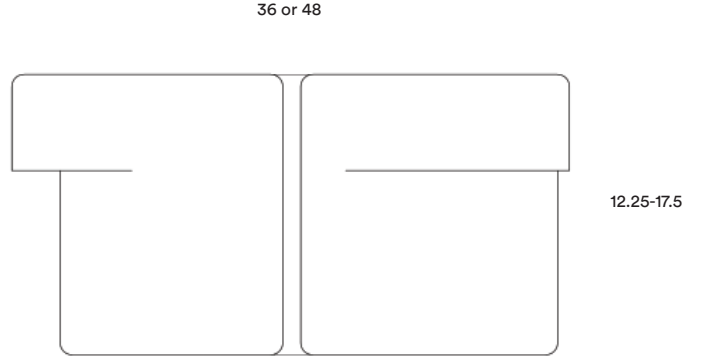

COME TOGETHER

SHOWN HERE IN EBONIZED RED OAK

36 or 48

AVAILABLE STANDARD FINISHES

Plaster		Wood	
P-01	Terra Natural	W-01	Natural White Oak
P-02	Bone White	W-02	Natural Walnut
P-03	Charcoal	W-03	Natural Ash
P-04	Verde Antico	W-04	Ebonised Red Oak
P-05	Ancient Blue	W-05	Bone white

* Custom woods and or finishes are available upon request.

SPECIFICATIONS

THIS TABLE CAN BE CONFIGURED IN CUSTOM SIZES

Standard available dimensions Individual table	15 x 17 x 12.25 - 17.5 inches in height (individual table) approx 36 x 36 in plan for group of 3 tables 21 x 23 x 12.25 - 17.5 inches in height (individual table) approx 48 x 48 in plan for group of 3 tables	381 x 432 x 311 - 445 mm in height (individual table) approx 915 x 915 in plan for group of 3 tables 533 x 585 x 311 - 445 mm in height (individual table) approx 1220 x 1220 in plan for group of 3 tables
* Custom sizes available upon request.		
Weights of Solid Wood Version	approx 50 lbs per table	approx 23 KG per table
Weights of Plaster Version	approx 95 lbs per table	approx 43 KG per table
Crate size L x W x H	20 x 23 x 24 in 26 x 28 x 24 in	508 x 585 x 610 mm 660 x 711 x 610 mm

PRICES (USD)

Standard dimensions	Standard Size and Finishes	Crate
15 x 17 individual table	starting at \$ 4 450	\$ 375
36 x 36 group of 3 tables	starting at \$ 13 350	\$ 475
21 x 23 individual table	starting at \$ 6 450	\$ 625
48 x 48 group of 3 tables	starting at \$ 19 350	