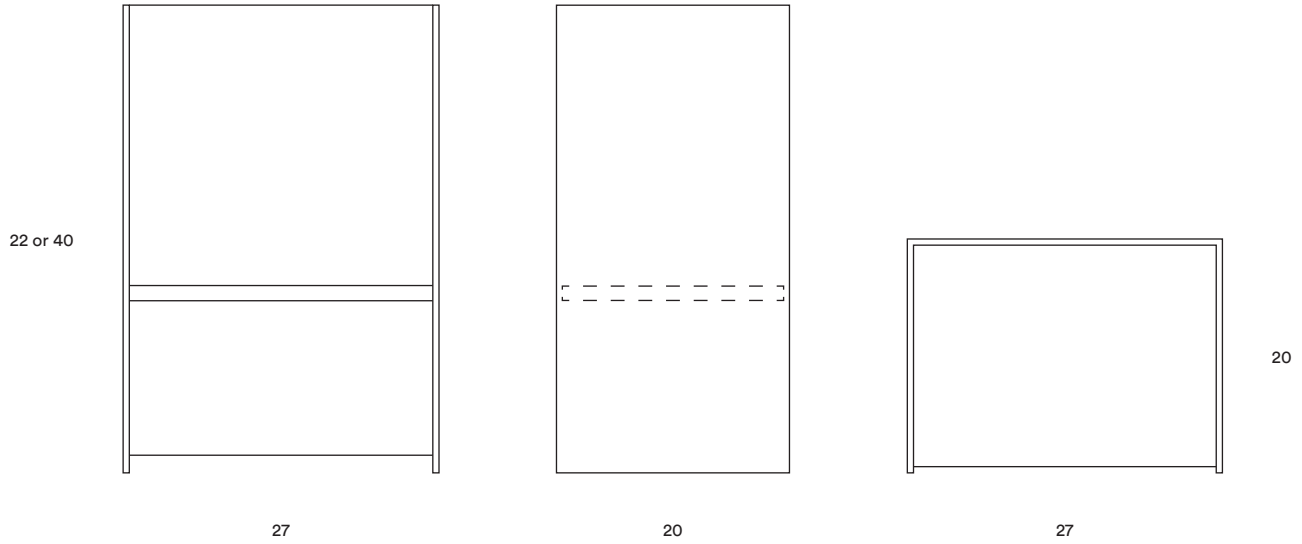

AVAILABLE STANDARD FINISHES

Marble		Glass		Fabric	
S-01	Cararra	G01	Ultra-clear	W-01	Natural White Oak
S-07	White Venus	G02	Bronze	W-02	Natural Walnut
S-08	Taj Mahal			W-03	Natural Ash
S-09	Blue Princess				
S-10	Belvedere Black				

SPECIFICATIONS

Dimensions (W x D x H)	27 x 20 x 22 in 27 x 20 x 40 in	686 x 508 x 560 mm 686 x 508 x 1168 mm
Seat height	16 in	406 mm
Approx weight	220 or 245 lbs	100 or 111 kg
Crate size	31 x 24 x 30 in 31 x 24 x 46 in	787 x 610 x 760 mm 787 x 610 x 1346 mm
Approx weight crated	285 lbs	130 kg

PRICES (USD)

Standard dimesnions	Standard Size and Finishes	Custom Sizes and or Finishes	Crate
27 x 20 x 22 in 27 x 20 x 40 in	$ 8 750 $ 9 750	All marble options outside of our standard finishes will be priced based on availability and material cost.	$ 450 $ 450