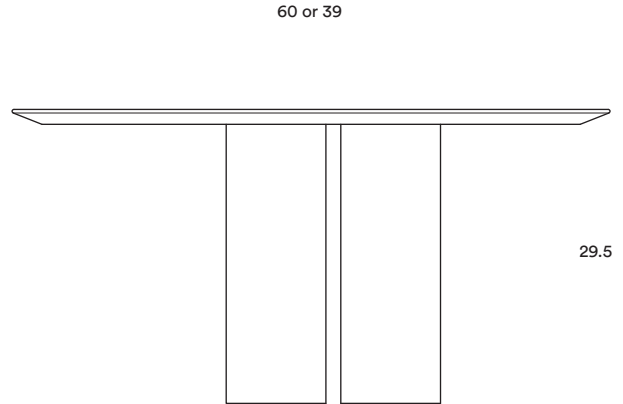

AVAILABLE STANDARD FINISHES

Marble		Wood	
S-01	Carrara Gioia	W-01	Natural White Oak
S-02	Calacatta Montecristo	W-02	Natural Walnut
S-03	Arabescato Corchia	W-03	Natural Ash
S-04	Verde Alpi	W-04	Ebonised Red Oak
S-05	Calacatta Black	W-05	Bone white
S-06	Verdi Levanto		

* Custom woods and or finishes are available upon request.

SPECIFICATIONS

THIS TABLE CAN BE CONFIGURED IN CUSTOM SIZES

Standard available dimensions	60 inches Diameter x 29.5 in height 39 inches Diameter x 29.5 in height	1525 mm Diameter x 750 mm height 990 mm inches Diameter x 750 in height
* Custom sizes available upon request.		
Weights of Marble Version	550 lbs at 60 in dia. and 350 lbs at 39 in dia.	250 KG at 1525 mm dia. and 159 KG at 990 mm dia.
Weights of Wood Version	235 lbs at 60 in dia. and 165 lbs at 39 in dia.	107 KG at 1525 mm dia. and 75 KG at 990 mm dia.
Crate size L x W x H	66 x 32 x 66 in 20 x 20 x 32 in	1675 x 813 x 1675 mm 508 x 508 x 813 mm
Approx weight crated	655 lbs or 445 lbs (marble) 255 lbs or 245 lbs (wood)	298 KG or 202 KG (marble) 116 KG or 111 KG (wood)

PRICES (USD)

Standard dimensions	Standard Size and Finishes Marble	Standard Size and Finishes Wood	Crate
60 in Diameter	$ 32 500	$ 24 850	$ 850
39 in Diameter	$ 26 850	$ 19 750	$ 725
* Custom sizes priced dependant on final size