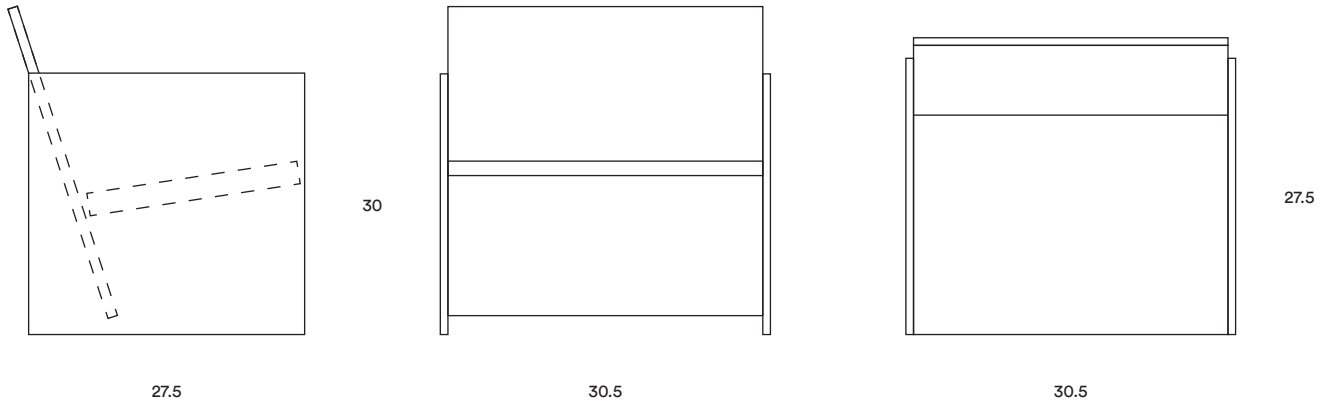

HOW FRAGILE THIS LOVE

AVAILABLE STANDARD FINISHES

Marble		Glass	
S-01	Carrara Gioia	G01	Ultra-clear
S-02	Calacatta Montecristo	G02	Bronze
S-03	Arabescato Corchia		
S-04	Verde Alpi		
S-05	Calacatta Black		
S-06	Verdi Levanto		

SPECIFICATIONS

Dimensions (W x D x H)	30.5 x 27.5 x 30 in	775 x 673 x 762 mm
Top of seat at front edge	16 in	406 mm
Seat height (to top of cushion)	-	-
Approx weight	275 lbs	125 kg
Crate size	35 x 32 x 35 in	889 x 813 x 889 mm
Approx weight crated	375 lbs	170 kg

PRICES (USD)

Standard dimensions	Standard Size and Finishes	Custom Sizes and or Finishes	Crate
30.5 x 27.5 x 30 in	$ 19 000	All marble options outside of our standard finishes will be priced based on availability and material cost.	$ 675

Product code: CP 009