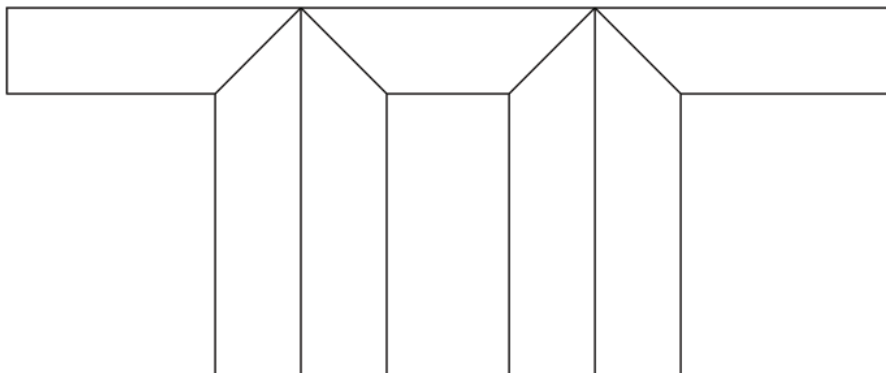

IN LOVE DOES TRUTH HIDE

SHOWN HERE IN ROSSO LEVANTO MARBLE

60

14

30

14

AVAILABLE STANDARD FINISHES

Marble		
S-01 Carrara Gioia S-02 Calacatta Montecristo S-03 Arabescato Corchia S-04 Verde Alpi S-05 Calacatta Black S-06 Verdi Levanto		

SPECIFICATIONS

Dimensions (W x D x H)	60 x 14 x 30 in	1524 x 355 x 762 mm
	Note: The length and height are customizable upon request	
Approx weight	450 lbs	205 kg
Crate size	66 x 19 x 38 in	1676 x 482 x 965 mm
Approx weight crated	560 lbs	255 kg

PRICES (USD)

Standard dimensions	Standard Size and Finishes	Custom Sizes and or Finishes	Crate
60 x 14 x 30 in	\$ 28 750	All marble options outside of our standard finishes will be priced based on availability and material cost.	\$ 1 200