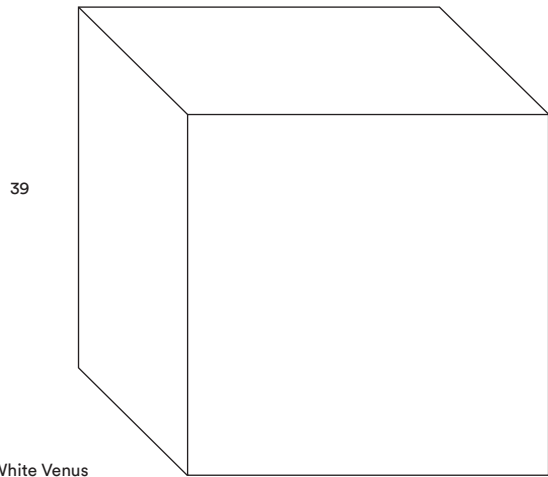

- S-07 White Venus
- S-08 Taj Mahal
- S-09 Blue Princess
- S-10 Belvedere Black

39