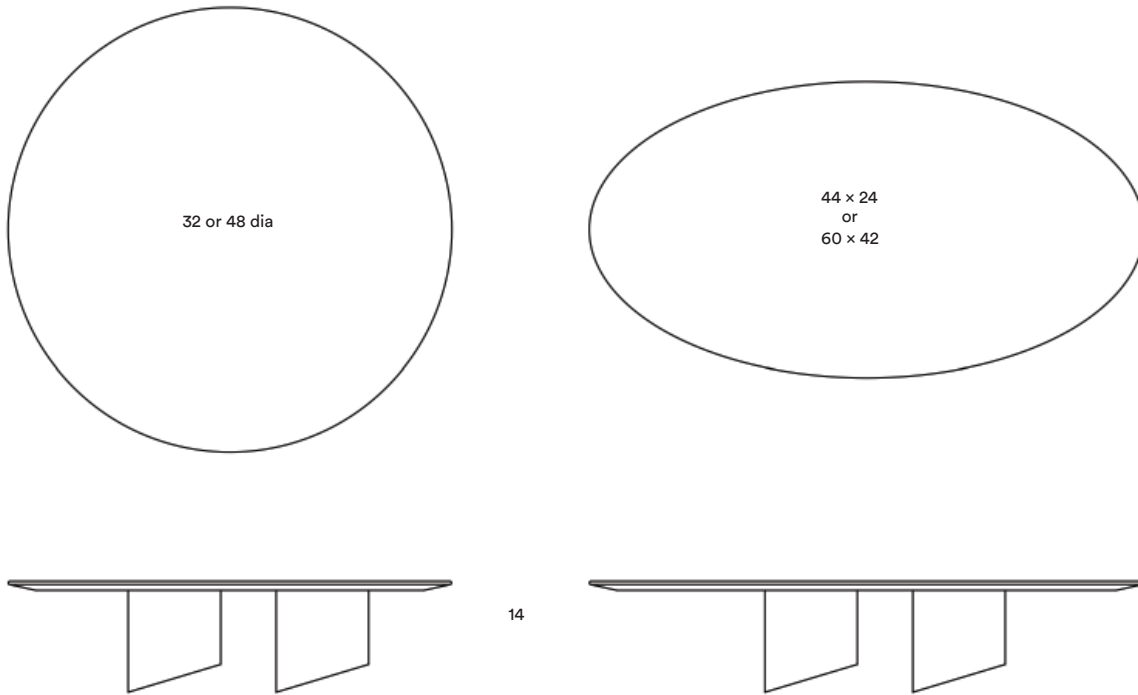

AVAILABLE STANDARD FINISHES

Marble		Wood	
S-01	Carrara Gioia	W-01	Natural White Oak
S-02	Calacatta Montecristo	W-02	Natural Walnut
S-03	Arabescato Corchia	W-03	Natural Ash
S-04	Verde Alpi	W-04	Ebonised Red Oak
S-05	Calacatta Black	W-05	Bone white
S-06	Verdi Levanto		

* Custom woods and or finishes are available upon request.

SPECIFICATIONS

THIS TABLE CAN BE CONFIGURED IN CUSTOM SIZES

Standard available dimensions Round version	32 inches Diameter x 14 in height 48 inches Diameter x 14 in height	813 x 813 x 355 mm 1220 x 1220 x 355 mm
Standard available dimensions Oval version	44 x 24 x 14 in height 60 x 32 x 14 in height	1118 x 610 x 355 mm 1524 x 813 x 355 mm
Weights of Solid Wood Version	approx 150-250 lbs per table	approx 68-114 KG per table
Weights of Marble Version	approx 175-300 lbs per table	approx 80-136 KG per table
Crate size L x W x H	36 x 36 x 24 in 53 x 53 x 24 in 50 x 30 x 24 in 66 x 38 x 24 in	813 x 813 x 610 mm 1345 x 1345 x 610 mm 1270 x 762 x 610 mm 1676 x 965 x 610 mm

PRICES (USD)

Standard dimensions	Solid Wood Version	Marble Version	Crate
32" dia round table	starting at $ 11 750	starting at $ 13 950	$ 475
48" dia round table	starting at $ 14 950	starting at $ 18 750	$ 650
44" long oval table	starting at $ 11 750	starting at $ 13 950	$ 575
60" long oval table	starting at $ 14 950	starting at $ 18 750	$ 650

* Custom sizes priced dependant on final size