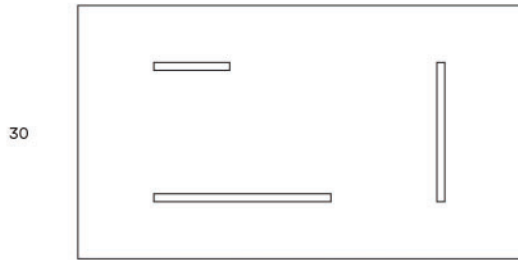

AVAILABLE STANDARD FINISHES

Marble	Glass	Wood
S-01 Carrara Gioia S-07 White Venus S-08 Taj Mahal S-09 Blue Princess S-10 Belvedere Black		W-01 Natural White Oak W-02 Natural Walnut W-03 Natural Ash

* Custom woods and or finishes are available upon request.

SPECIFICATIONS

Dimensions (W x D x H)	Round Version 39.5 Dia. x 10 or 14 in Height Rectangular Version 54 x 30 x 10 or 14 in Height	Round Version 1000 Dia. x 254 or 355 mm Height Rectangular Version 1372 x 762 x 254 or 355 mm Height
Approx weight (single table)	120 lbs Round, 140 lbs Rectangular	55 kg Round, 64 kg Rectangular
Crate size	44 x 44 x 19 in Round 58 x 34 x 19 in Rectangular	1118 x 1118 x 483 mm Round 1118 x 1118 x 483 mm Rectangular
Approx weight crated	225 lbs	102 kg

PRICES (USD)

Shape	Standard Size and Finishes	Custom Sizes and or Finishes	Crate
Circular table	$ 7 850	All marble or wood options outside of our standard finishes will be priced based on availability and material cost.	$ 450
Rectangular table	$ 7 850		$ 450