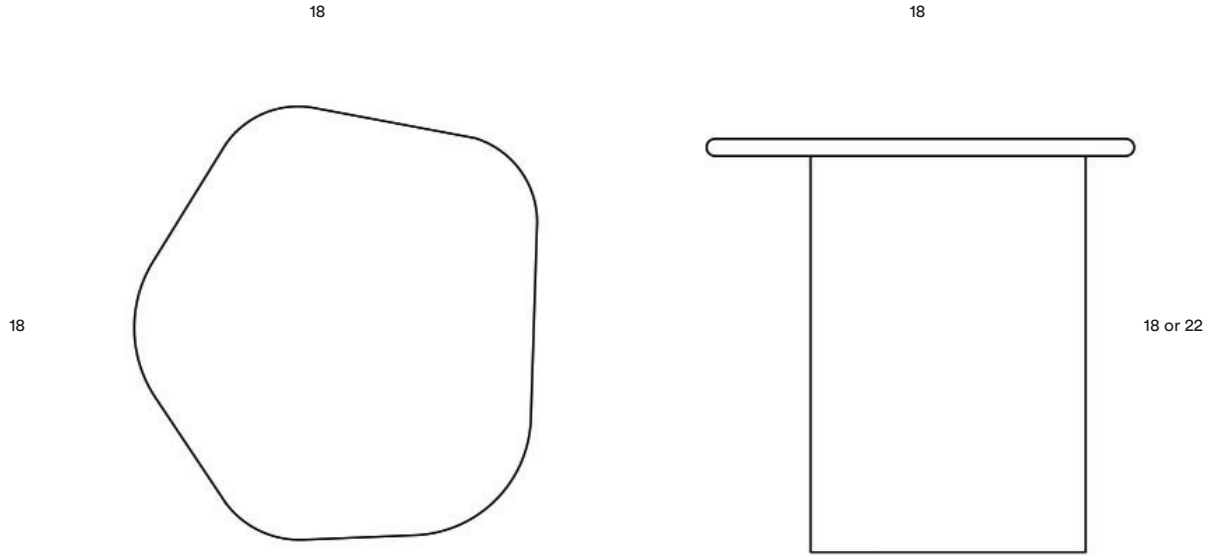

SINGLE MEMORY

AVAILABLE STANDARD FINISHES

Marble		
S-01 Carrara Gioia		
S-02 Calacatta Montecristo		
S-03 Arabescato Corchia		
S-04 Verde Alpi		
S-05 Calacatta Black		
S-06 Verdi Levanto		

SPECIFICATIONS

Dimensions (W x D x H)	18 X 18 X 18 or 22 in Irreg.	457 x 457 x 457 or 560 mm Irreg.
Approx weight	95 lbs	43 kg
Top of shelf	-	-
Crate size	23 x 23 x 28 in	582 x 582 x 710 mm
Approx weight crated	130 lbs	59 kg

PRICES (USD)

Standard dimensions	Standard Size and Finishes	Custom Sizes and or Finishes	Crate
18 X 18 X 18 or 22 in Irreg.	$ 6 750	All marble options outside of our standard finishes will be priced based on availability and material cost.	$ 350