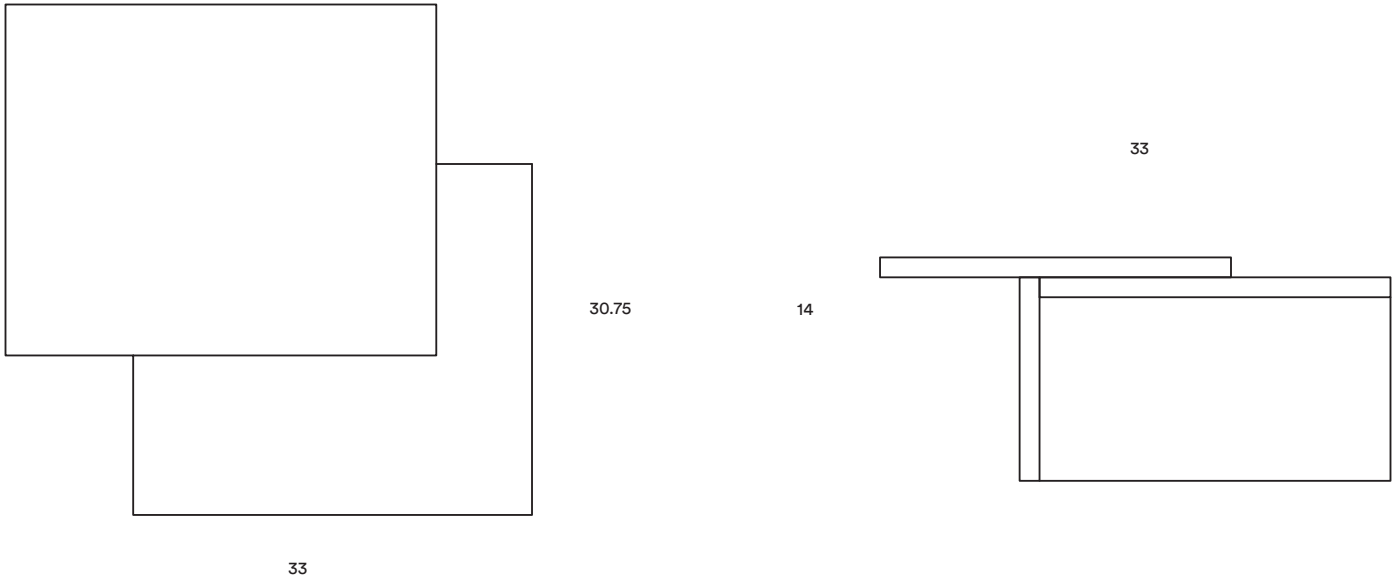

AVAILABLE STANDARD FINISHES

Marble		Wood	
S-01	Cararra	W-01	Natural White Oak
S-07	White Venus	W-02	Natural Walnut
S-08	Taj Mahal	W-03	Natural Ash
S-09	Blue Princess	W-04	Ebonised Red Oak
S-10	Belvedere Black	W-05	Bone white

* Custom woods and or finishes are available upon request.

SPECIFICATIONS

THIS TABLE CAN BE CONFIGURED IN CUSTOM SIZES

Standard available dimensions for one table	33 x 30.75 x 14 in height	838 x 781 x 355 mm
Approx overall dimensions of pair of tables as shown in image	60 x 40 in (var height)	
Weights of Wood Version	approx 85 lbs per table	approx 40 KG per table
Weights of Marble Version	approx 275 lbs per table	approx 125 KG per table
Crate size L x W x H	38 x 36 x 24	965 x 915 x 610 mm

PRICES (USD)

(PLEASE NOTE PRICE IS PER INDIVIDUAL TABLE NOT THE PAIR OF TABLES AS SHOWN IN IMAGE)

Standard dimensions	Marble Version	Wood Version	Crate
33 x 30.75 x 14 table	starting at $ 8 450	starting at $ 5 950	$ 475
* Custom sizes priced dependant on final size