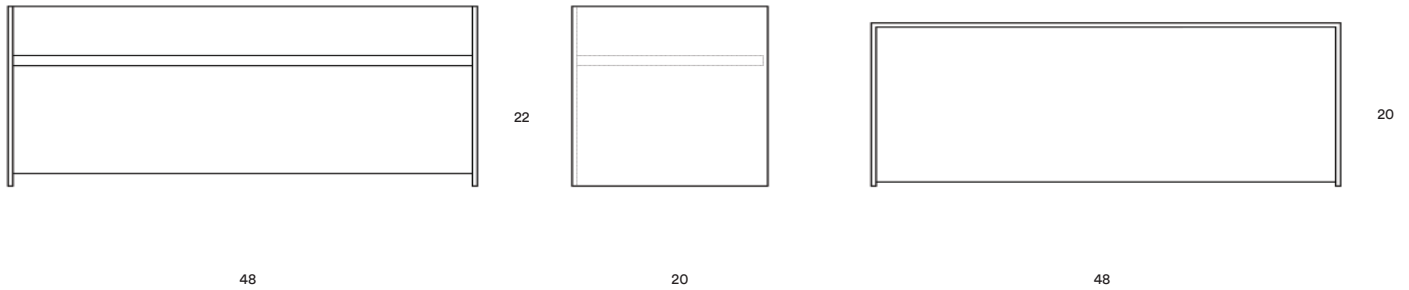

SO WE MEET AGAIN

AVAILABLE STANDARD FINISHES

Marble		Glass		Wood	
S-01	Cararra	G01	Ultra-clear	W-01	Natural White Oak
S-07	White Venus	G02	Bronze	W-02	Natural Walnut
S-08	Taj Mahal			W-03	Natural Ash
S-09	Blue Princess				
S-10	Belvedere Black				

SPECIFICATIONS

Dimensions (W x D x H)	48 x 20 x 22 in	1220 x 508 x 559 mm
Seat height	16 in	406 mm
Seat height (to top of cushion)	-	-
Approx weight	205 lbs	93 kg
Crate size	31 x 48 x 45 in	787 x 1220 x 1143 mm
Approx weight crated	300 or 375 lbs	136 or 170 kg

PRICES (USD)

Standard dimensions	Standard Size and Finishes	Custom Sizes and or Finishes	Crate
48 x 20 x 22 in	$ 9 000	All marble options outside of our standard finishes will be priced based on availability and material cost.	$ 650