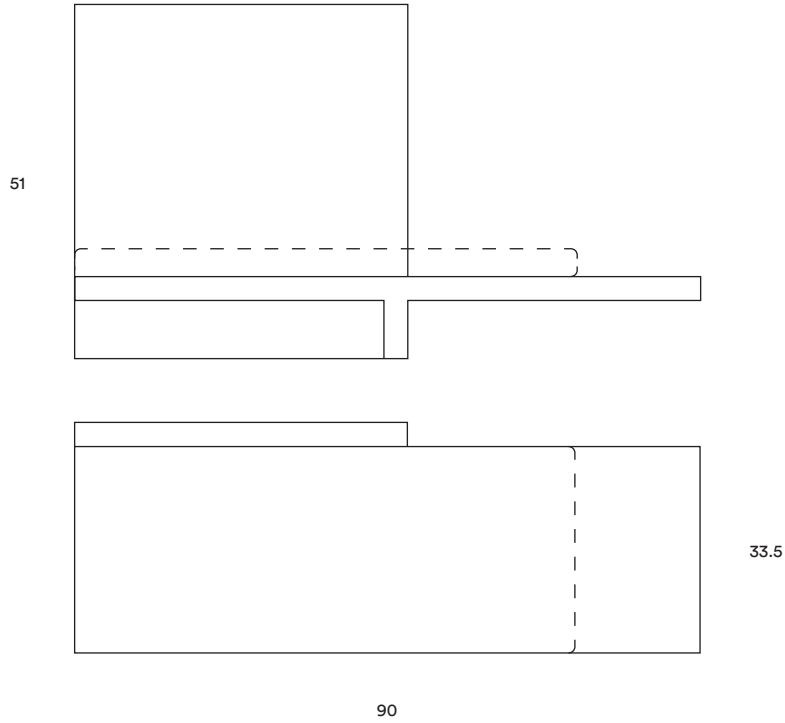

AVAILABLE STANDARD FINISHES

Marble		Fabric
S-01 Carrara Gioia S-02 Calacatta Montecristo S-03 Arabescato Corchia S-04 Verde Alpi S-05 Calacatta Black S-06 Verdi Levanto		C.O.M.

SPECIFICATIONS

Dimensions (W x D x H)	90 x 33.5 x 51 in	2286 x 850 x 1295 mm
Top of seat	16 in	406 mm
Seat height (to top of cushion)	-	-
Approx weight	1 800 lbs	818 kg
Crate size	94 x 34 x 36 in 52 x 34 x 48 in 52 x 34 x 14 in	2387 x 864 x 915 mm 1320 x 864 x 1219 mm 1320 x 864 x 355 mm
Approx weight crated	830, 750 and 450 lbs	377, 750 and 450 kg

PRICES (USD)

Standard dimensions	Standard Size and Finishes	Custom Sizes and or Finishes	Crate
90 x 33.5 x 51 in	$ 75 000	All marble options outside of our standard finishes will be priced based on availability and material cost.	$ 3 000