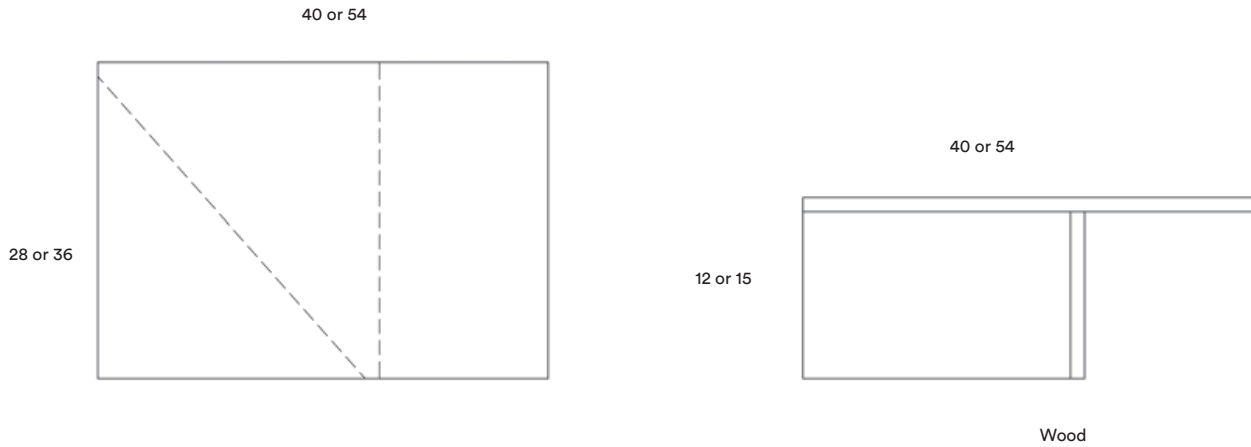

**SURPRISED BY JOY**

SHOWN HERE IN CALACATTA BRAZIL QUARTZITE

**AVAILABLE STANDARD FINISHES**

Marble			Wood	
S-01	Carrara Gioia	-	W-01	Natural White Oak
S-07	White Venus		W-02	Natural Walnut
S-08	Taj Mahal		W-03	Natural Ash
S-09	Blue Princess		W-04	Ebonized Red Oak
S-10	Belvedere Black		W-05	Bone White

\* Custom woods and or finishes are available upon request.

**SPECIFICATIONS**

Dimensions (W x D x H) Available in two standard sizes	28 x 40 x 12 or 15 in 36 x 54 x 12 or 15 in	711 x 1016 x 305 or 380 mm 915 x 1372 x 305 or 380 mm
Approx weight (single table)	390 or 600 lbs	177 or 275 kg
Crate size (W x D x H)	34 x 46 x 22 in 42 x 60 x 22 in	864 x 1168 x 560 mm 1068 x 1524 x 560 mm
Approx weight crated	480 lbs or 725 lbs	218 kg or 330 kg

**PRICES (USD)**

Standard dimensions	Standard Size and Finishes	Custom Sizes and or Finishes	Crate
28 x 40 x 12 or 15 in 36 x 54 x 12 or 15 in	\$ 11 500 \$ 13 950	All marble options outside of our standard finishes will be priced based on availability and material cost.	\$ 550 \$ 750