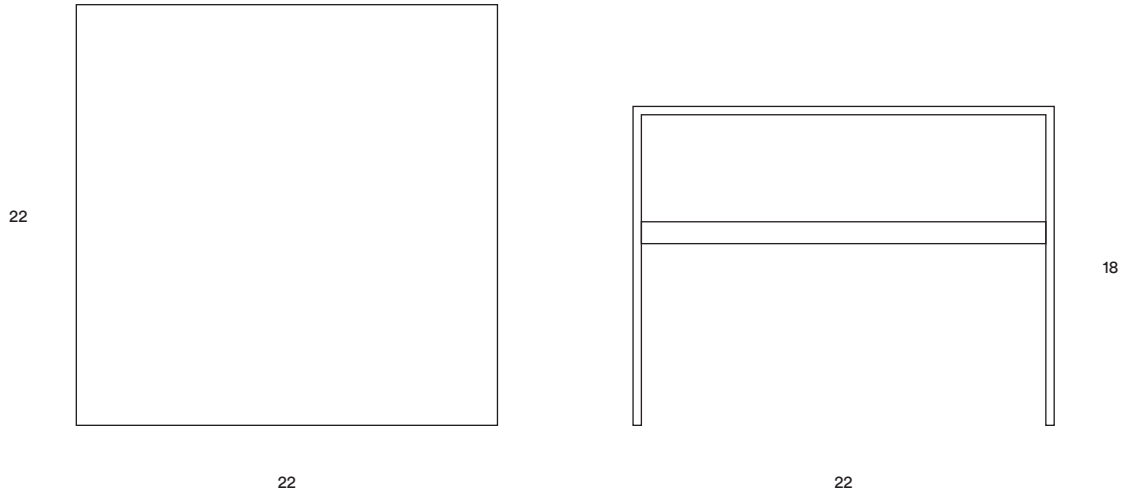

AVAILABLE STANDARD FINISHES

Marble Shelf				Glass		Wood Shelf	
S-01	Carrara Gioia	S-07	White Venus	G01	Ultra-clear	W-01	Natural White Oak
S-02	Calacatta Montecristo	S-08	Taj Mahal	G02	Bronze	W-02	Natural Walnut
S-03	Arabescato Corchia	S-09	Blue Princess			W-03	Natural Ash
S-04	Verde Alpi	S-10	Belvedere Black				
S-05	Calacatta Black						
S-06	Verdi Levanto						

* Custom woods and or finishes are available upon request.

SPECIFICATIONS

Dimensions (W x D x H)	22 x 22 x 18 in	559 x 559 x 457 mm
Approx weight	145 lbs	66 kg
Top of shelf	11.5 in	292 mm
Crate size	28 x 28 x 26 in	710 x 710 x 660 mm
Approx weight crated	190 lbs	86 kg

PRICES (USD)

Standard dimensions	Standard Size and Finishes	Custom Sizes and or Finishes	Crate
22 x 22 x 18 in	$ 5 950	All marble options outside of our standard finishes will be priced based on availability and material cost.	$ 450