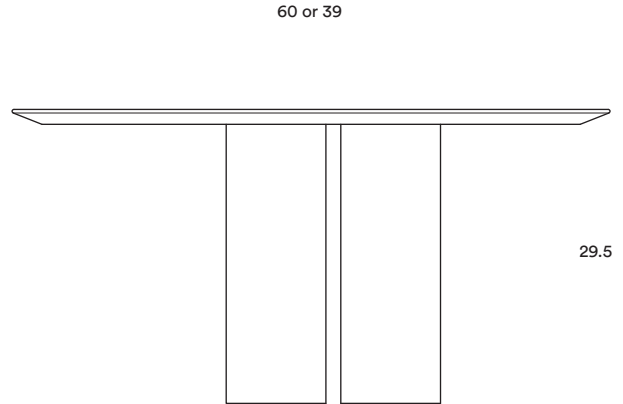

AVAILABLE STANDARD FINISHES

Marble				Wood	
S-01	Carrara Gioia	S-11	Calacatta Black	W-01	White Oak
S-03	Arabescato Corchia	S-12	Nero Marquina	W-02	Walnut
S-04	Super White (Grey)			W-03	Ebonised Red Oak
S-06	Travertine				
S-07	Verdi Alpi				
* Custom marble options may be available upon request.				* Custom woods and or finishes are available upon request.	

SPECIFICATIONS

THIS TABLE CAN BE CONFIGURED IN CUSTOM SIZES

Standard available dimensions	60 inches Diameter x 29.5 in height 39 inches Diameter x 29.5 in height	1525 mm Diameter x 750 mm height 990 mm inches Diameter x 750 in height
* Custom sizes available upon request.		
Weights of Marble Version	550 lbs at 60 in dia. and 350 lbs at 39 in dia.	250 KG at 1525 mm dia. and 159 KG at 990 mm dia.
Weights of Wood Version	235 lbs at 60 in dia. and 165 lbs at 39 in dia.	107 KG at 1525 mm dia. and 75 KG at 990 mm dia.
Crate size L x W x H	66 x 32 x 66 in 20 x 20 x 32 in	1675 x 813 x 1675 mm 508 x 508 x 813 mm
Approx weight crated	655 lbs or 445 lbs (marble) 255 lbs or 245 lbs (wood)	298 KG or 202 KG (marble) 116 KG or 111 KG (wood)

PRICES (USD)

Standard dimensions	Standard Size and Finishes Marble	Standard Size and Finishes Wood	Crate
60 in Diameter	$ 23 500	$ 17 850	$ 850
39 in Diameter	$ 21 850	$ 16 750	$ 725
* Custom sizes priced dependant on final size