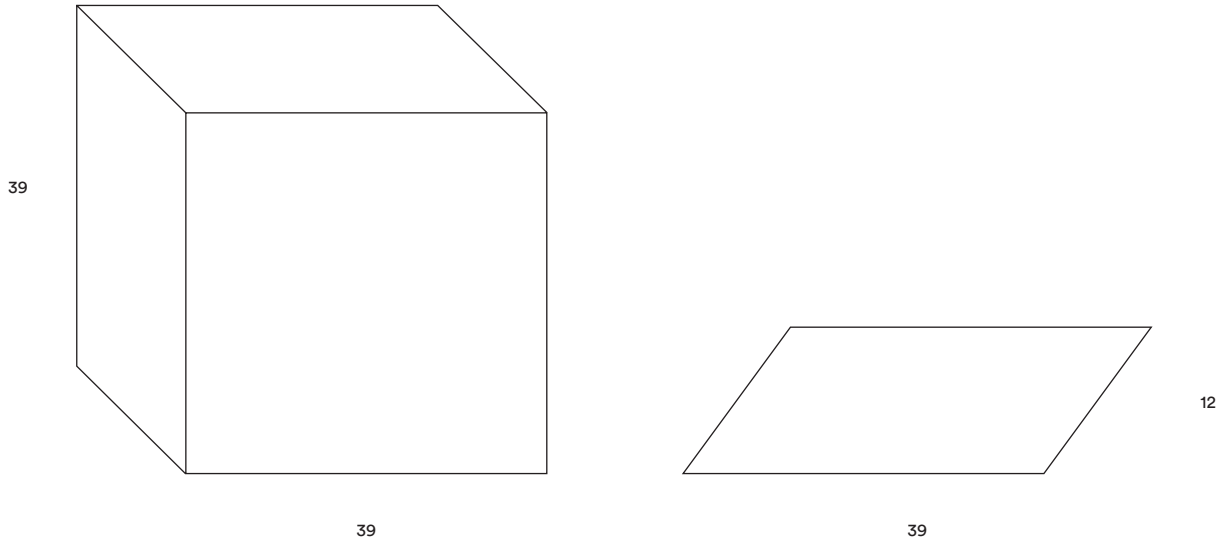

AVAILABLE STANDARD FINISHES

Marble (Category A)		Marble (Category B)	Glass	Fabric
A01	Cararra Gioia (white)	Custom orders only	-	-
A02	Cararra Classico (grey)			
A04	Rainbow Mist			
A06	Verdi Alpi			

SPECIFICATIONS

Dimensions (W x D x H) (single table)	39 x 39 x 12 in	990 x 990 x 305 mm
Approx weight	290lbs	131 kg
Top of shelf	-	-
Crate size	43 x 43 x 19 in	1092 x 1092 x 483 mm
Approx weight crated	360 lbs	163 kg